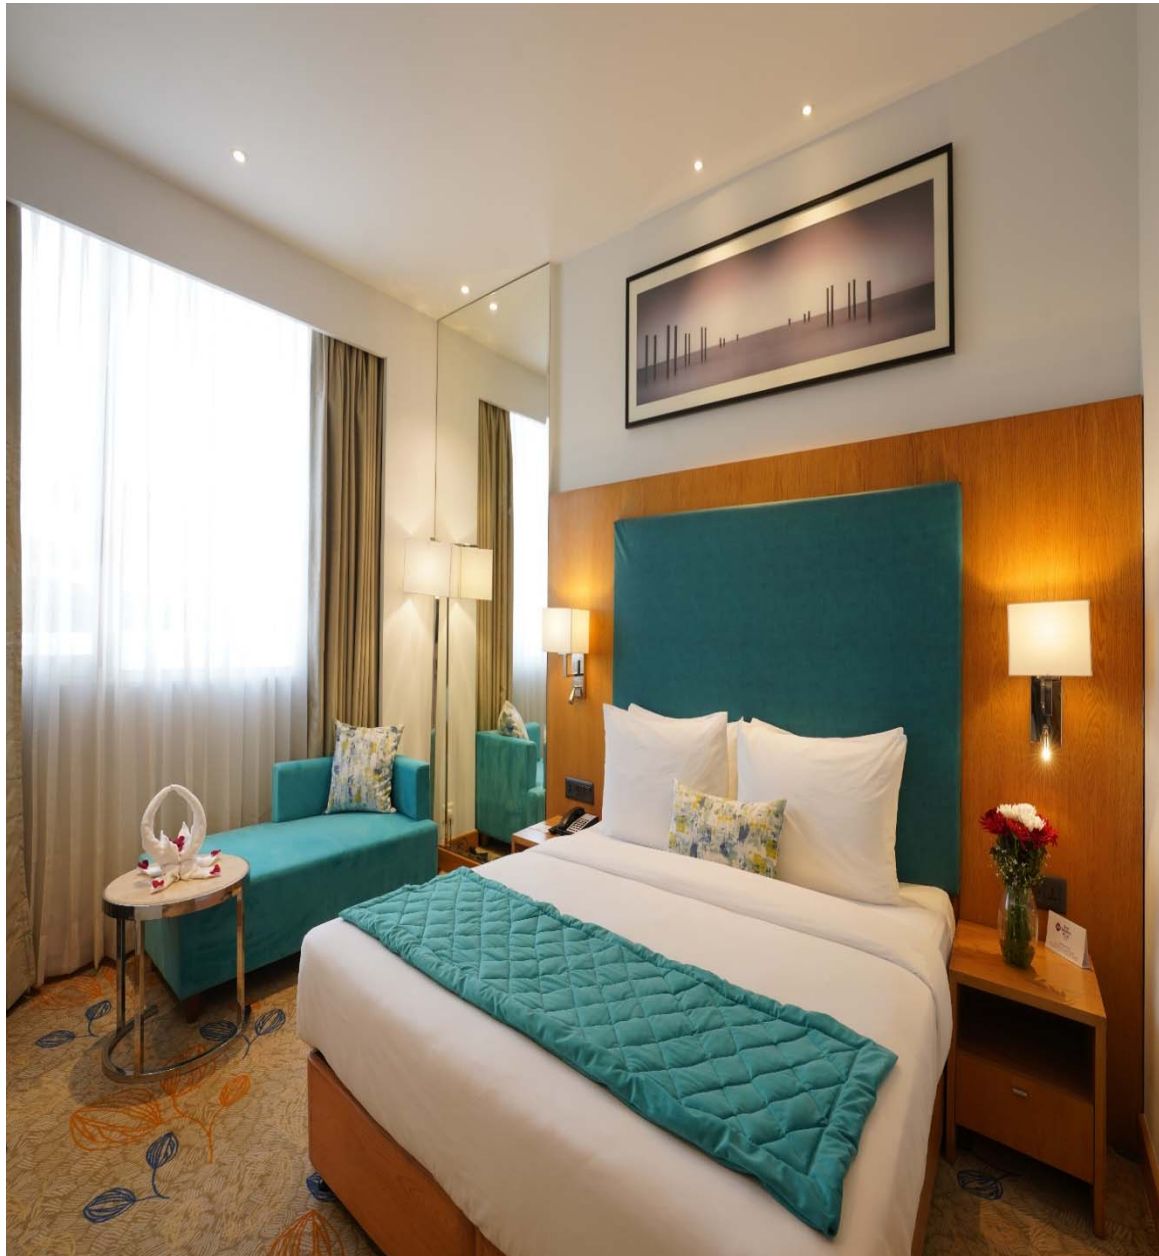

CATEGORY	AREA	NUMBER OF ROOMS
Superior	278 sq. ft.	60
Premium	285 sq. ft.	9
Suite	440 sq. ft.	5
Executive Suite	580 sq. ft.	2

CAFÉ PLUS –LEVEL 1 MULTI CUISINE RESTAURANT

A fine dining experience amidst splendid settings with cuisines handcrafted by chefs to satiate your senses.