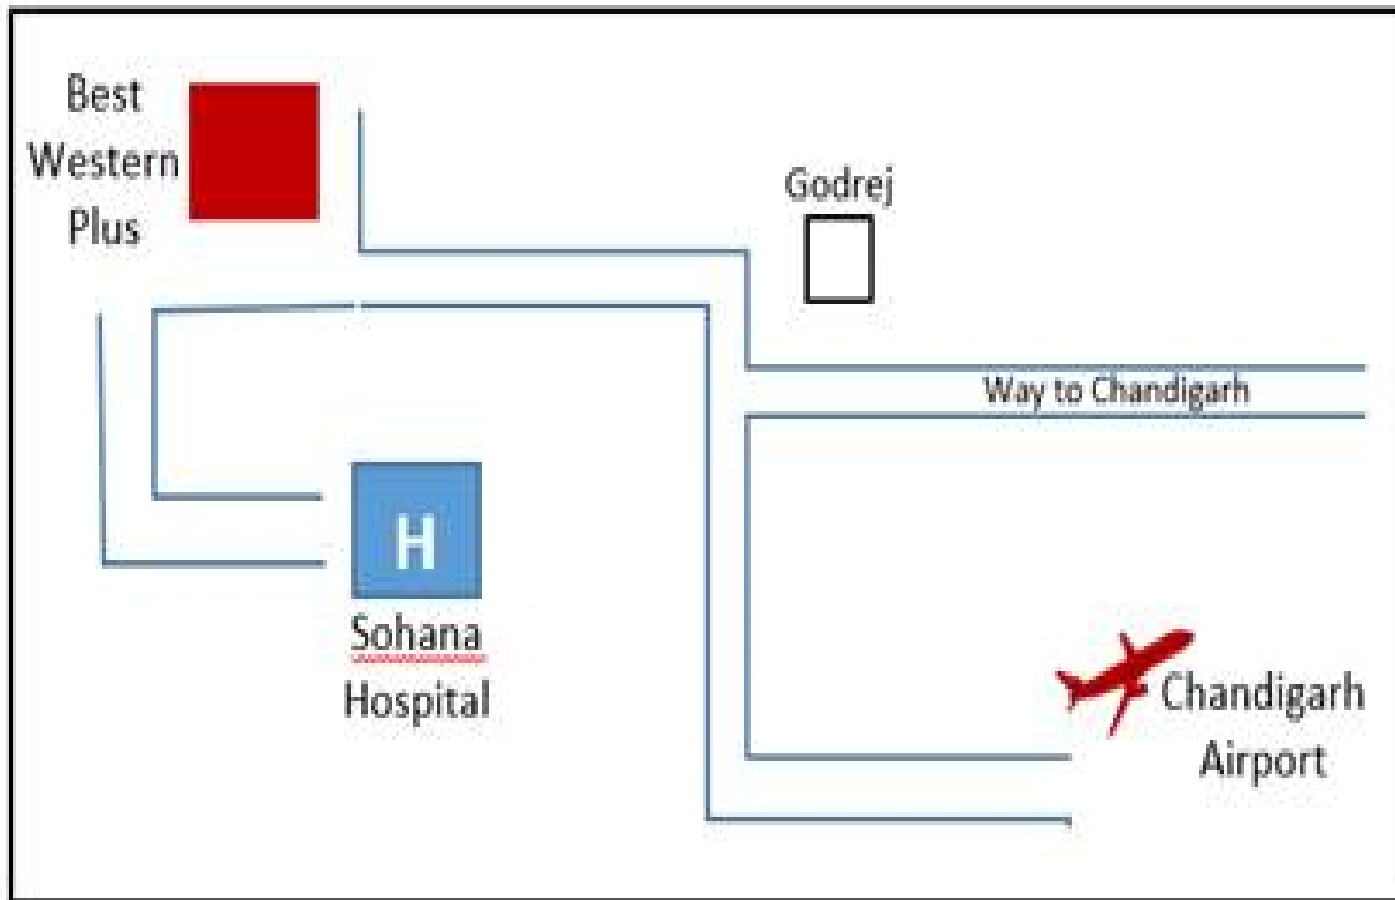

Home to some of the biggest fashion

FATEH BURG

a prominent tourist site

THUNDER ZONE AMUSEMENT PARK

**Best Western Plus | D-257, Phase 8-A,
Sector 75 Mohali | 160055 | Punjab| India**

Dear Sir,

Greetings!!!