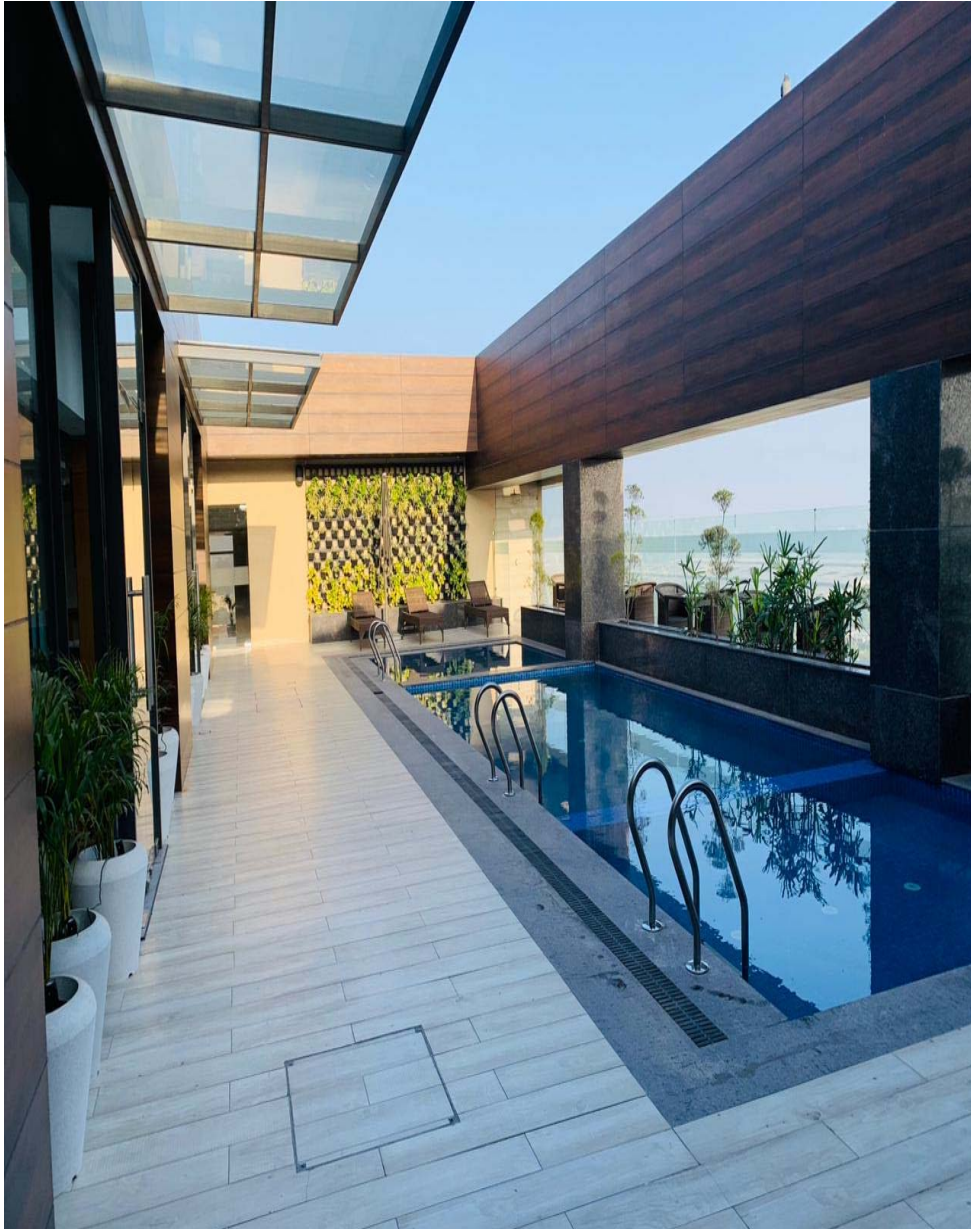

SEATING CAPACITY

SR.NO	TYPE OF SEATING	PAX
1	Reception	350
2	Round Table	192
3	Theatre Style	300
4	U Shape style	72
5	Board Room style	78
6	Classroom	100

Theatre style

U-shape

Clusters

Classroom

Boardroom

Rejuvenate & Refresh your mind & body after a long day at our FITNESS CLUB ,POOL & SPA

TOURIST ATTRACTIONS

ROCK GARDEN

Gracefully designed sculptures by Nek Chand

ROSE GARDEN

is a heaven of over 50,000 mesmerizing Rose

SUKHNA LAKE

It's a beautiful lake at the foot of Shivalik Hills

VR MALL