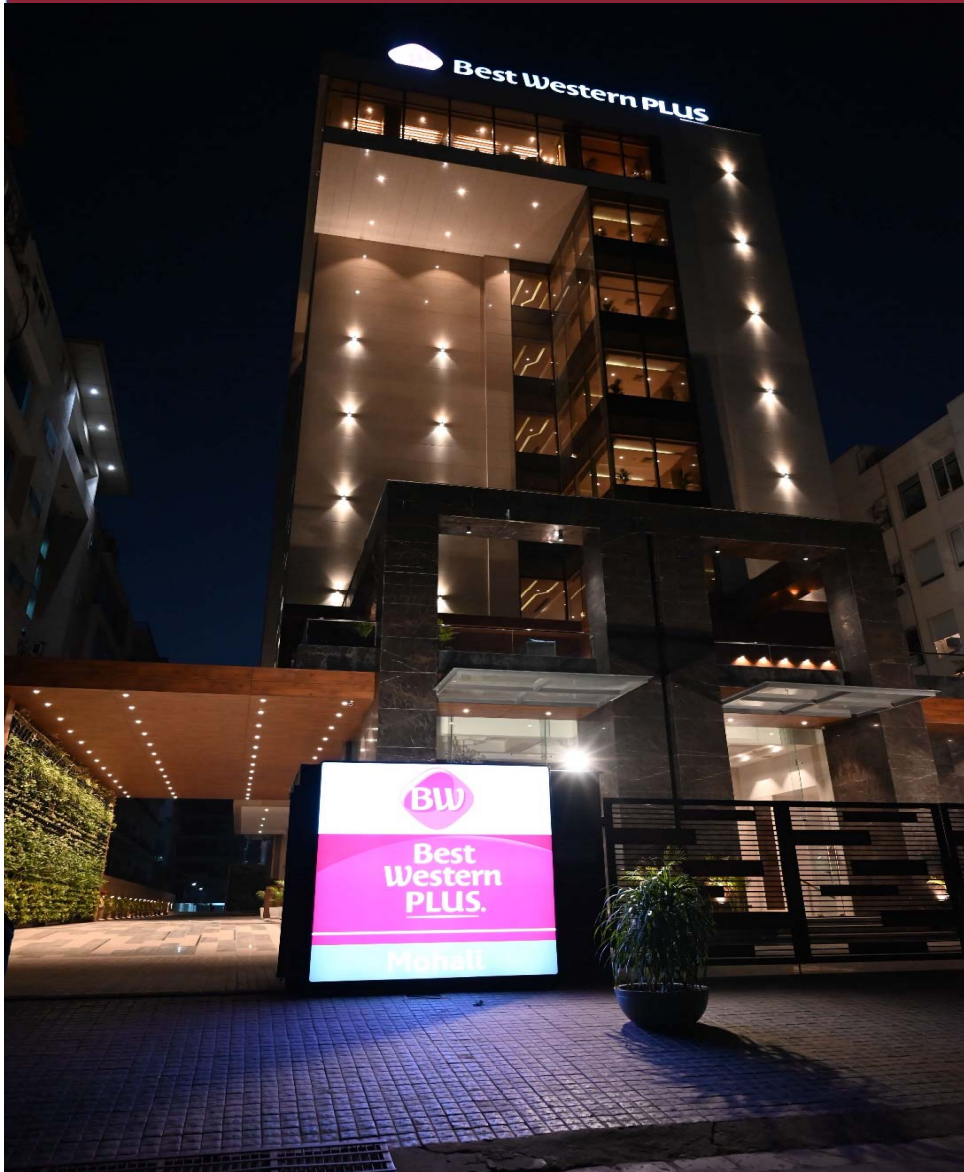

Superior Service, Style & Value

Best Western Plus –Mohali is an exquisite hotel that serves as the one –stop destination for unmatched luxury and comfort paired with a class apart hospitality

ROOM CATEGORIES & AREA

Seating Capacity : 108

CAFÉ PLUS -MULTI CUISINE RESTAURANT

SKYELINE-ROOF TOP BAR & LOUNGE

Skyline is the address for that casual hangout, perfect afternoon tea or leisure evening cocktails with the panoramic city view. Skyline offers impressive settings featuring premium spirits ,beverage with Exotic Dishes